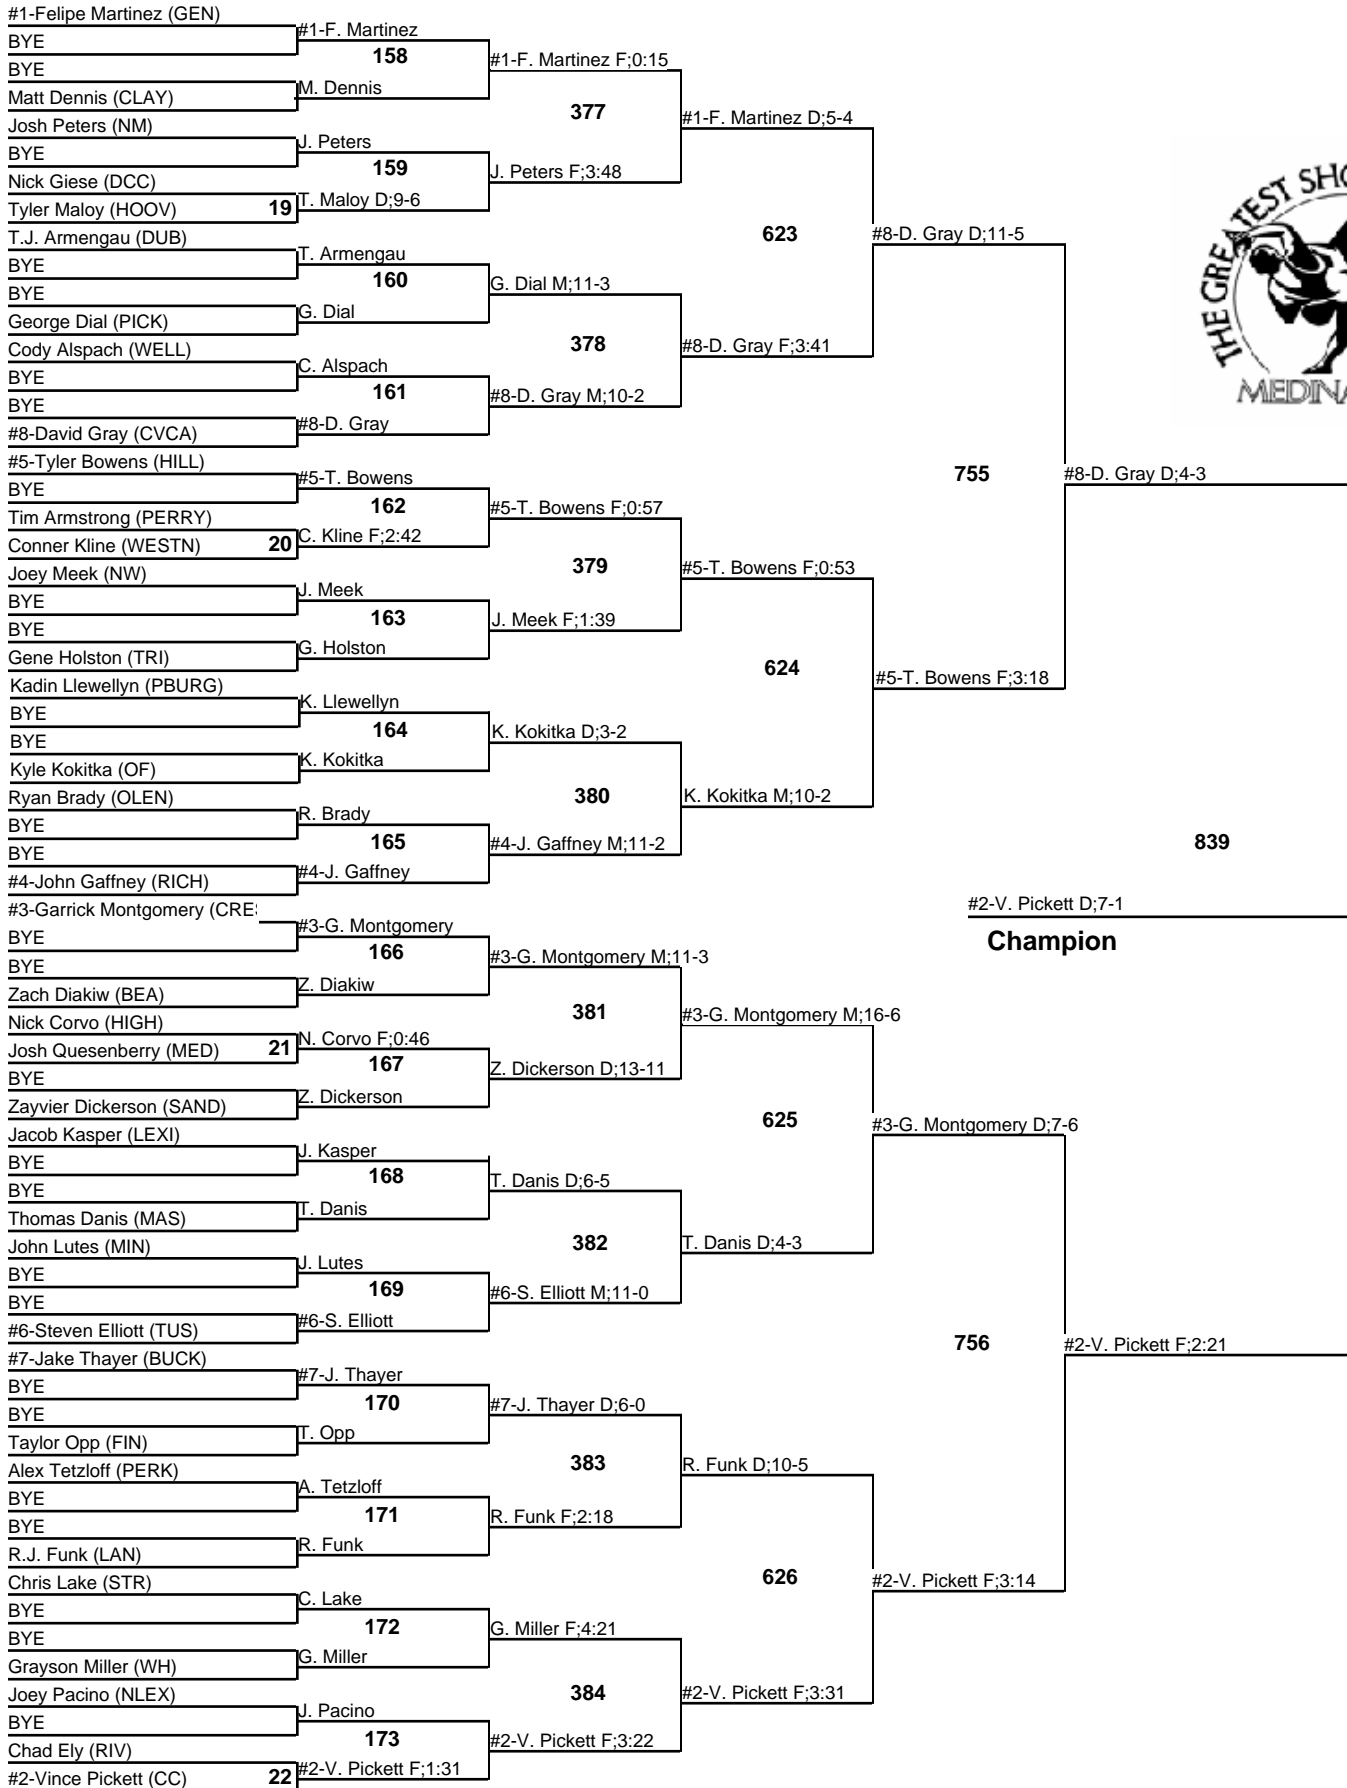

37th Annual Medina Invitational Tournament

170

Championship

December 28 & 29, 2011