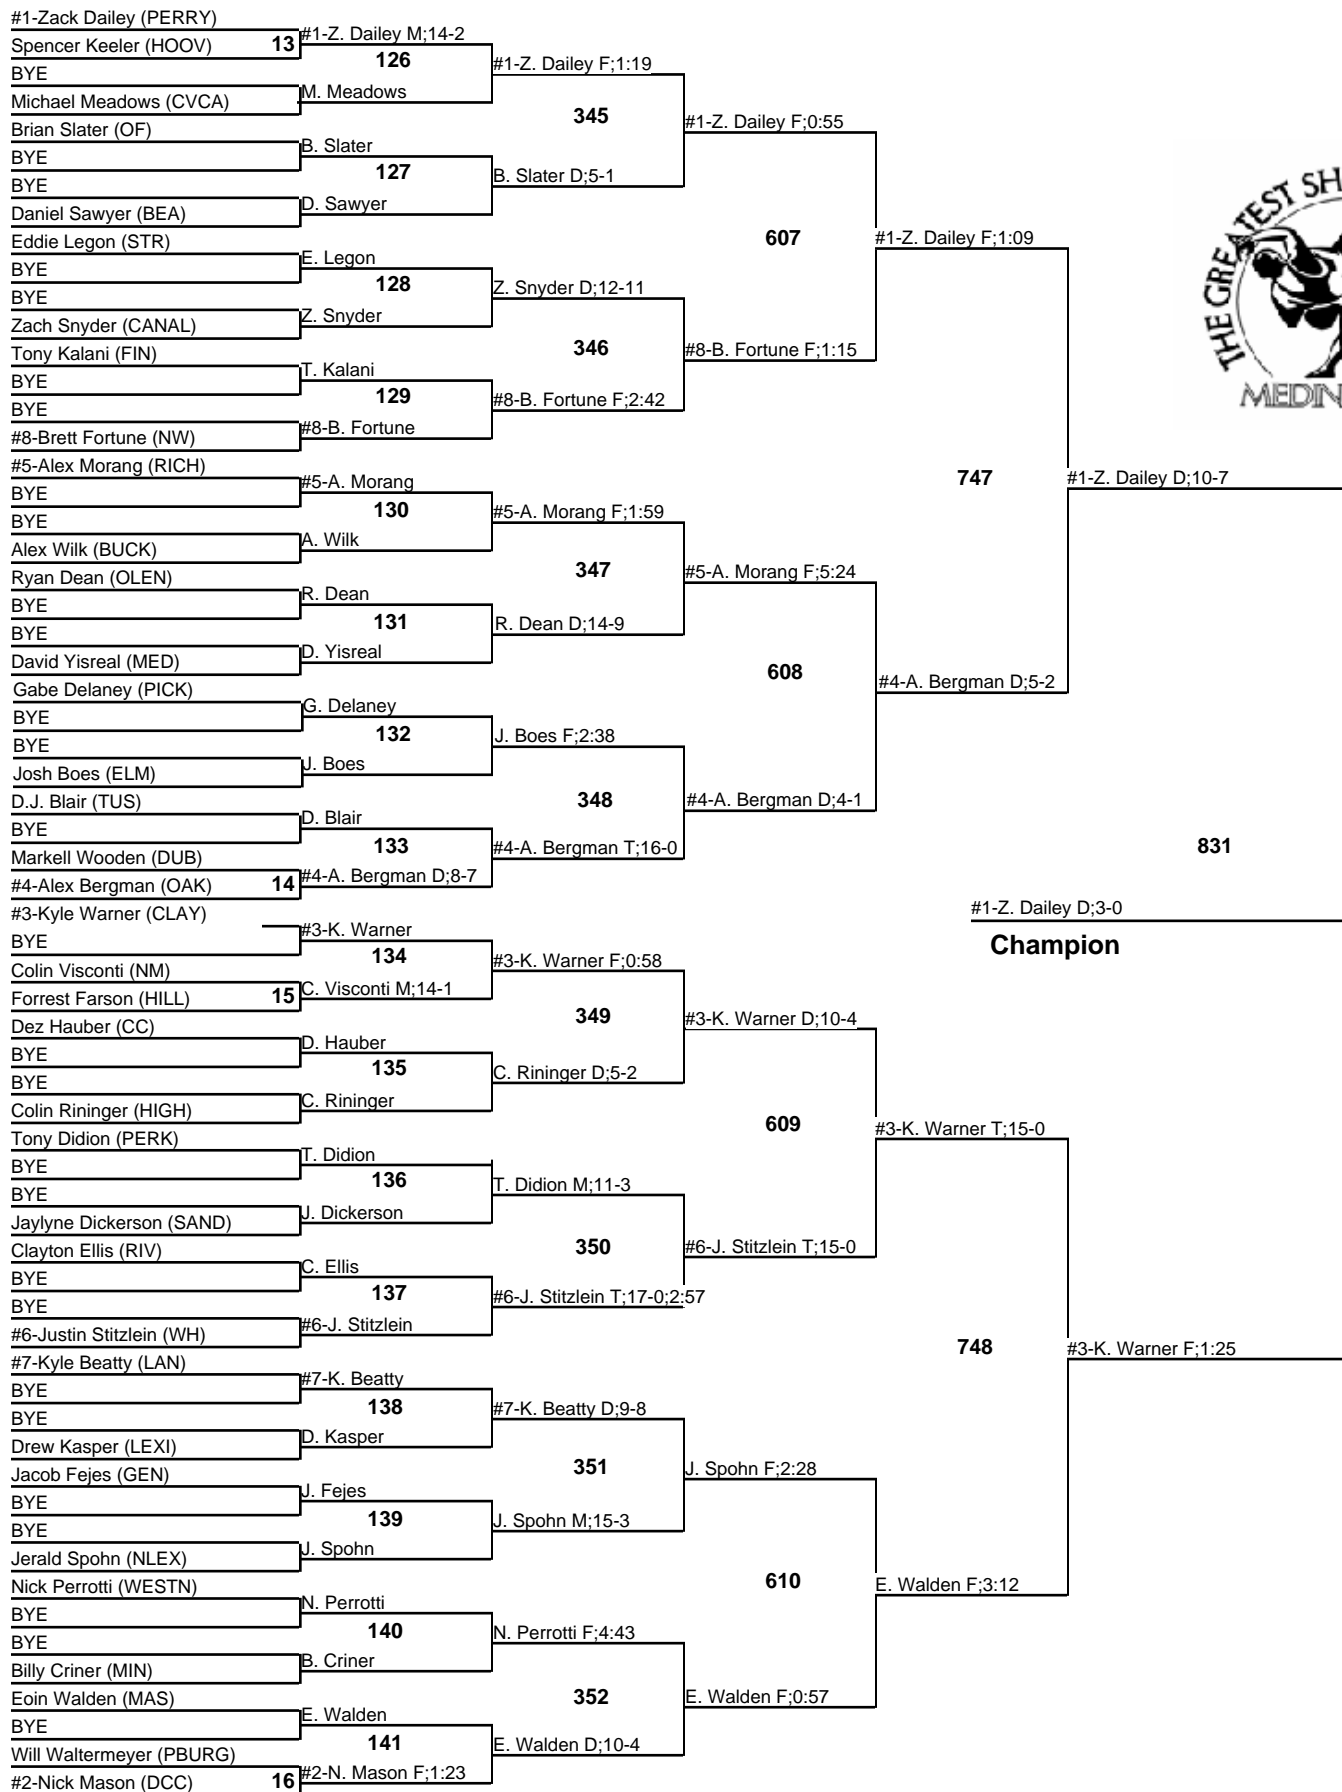

37th Annual Medina Invitational Tournament

152

Championship

December 28 & 29, 2011