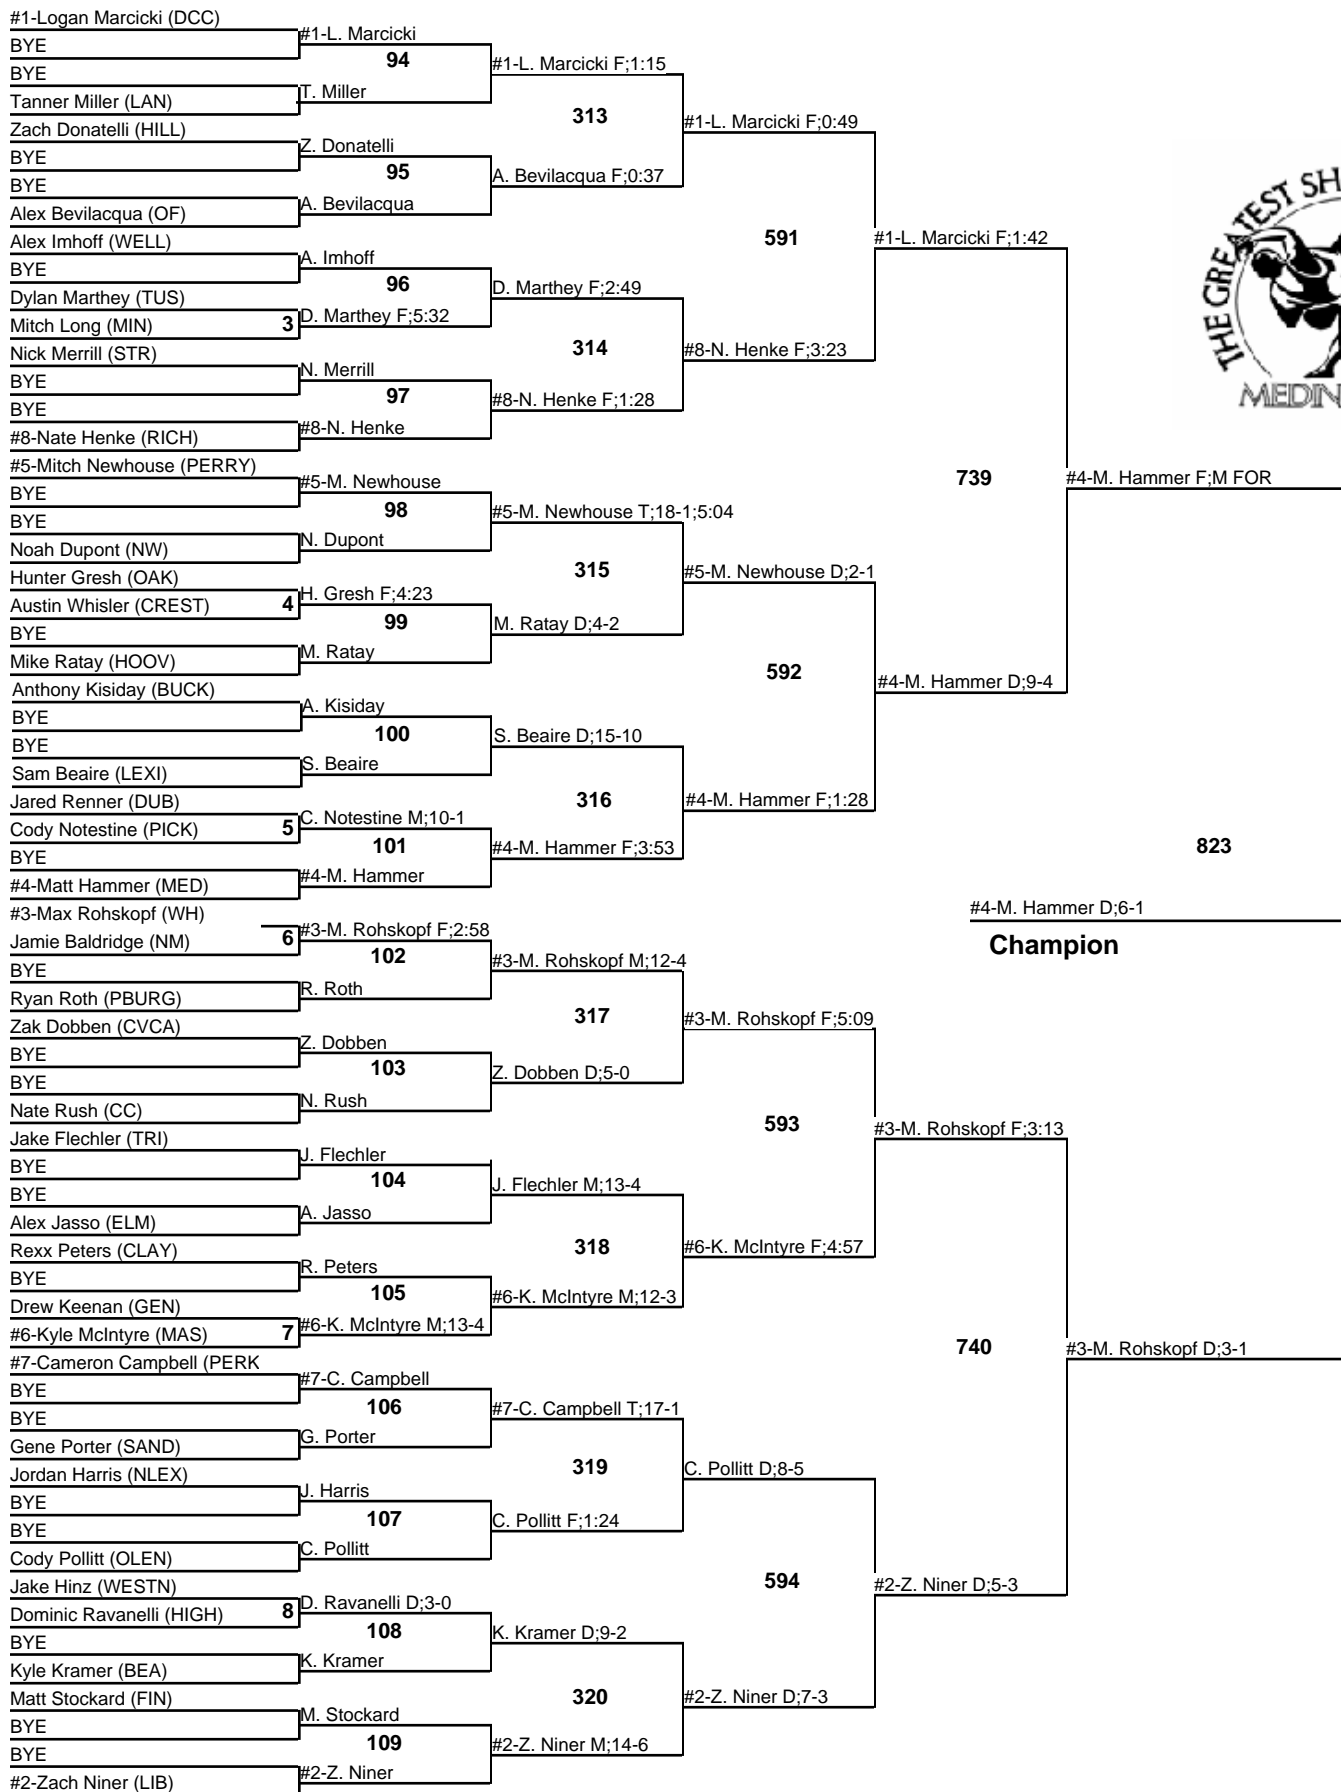

37th Annual Medina Invitational Tournament

138

Championship

December 28 & 29, 2011