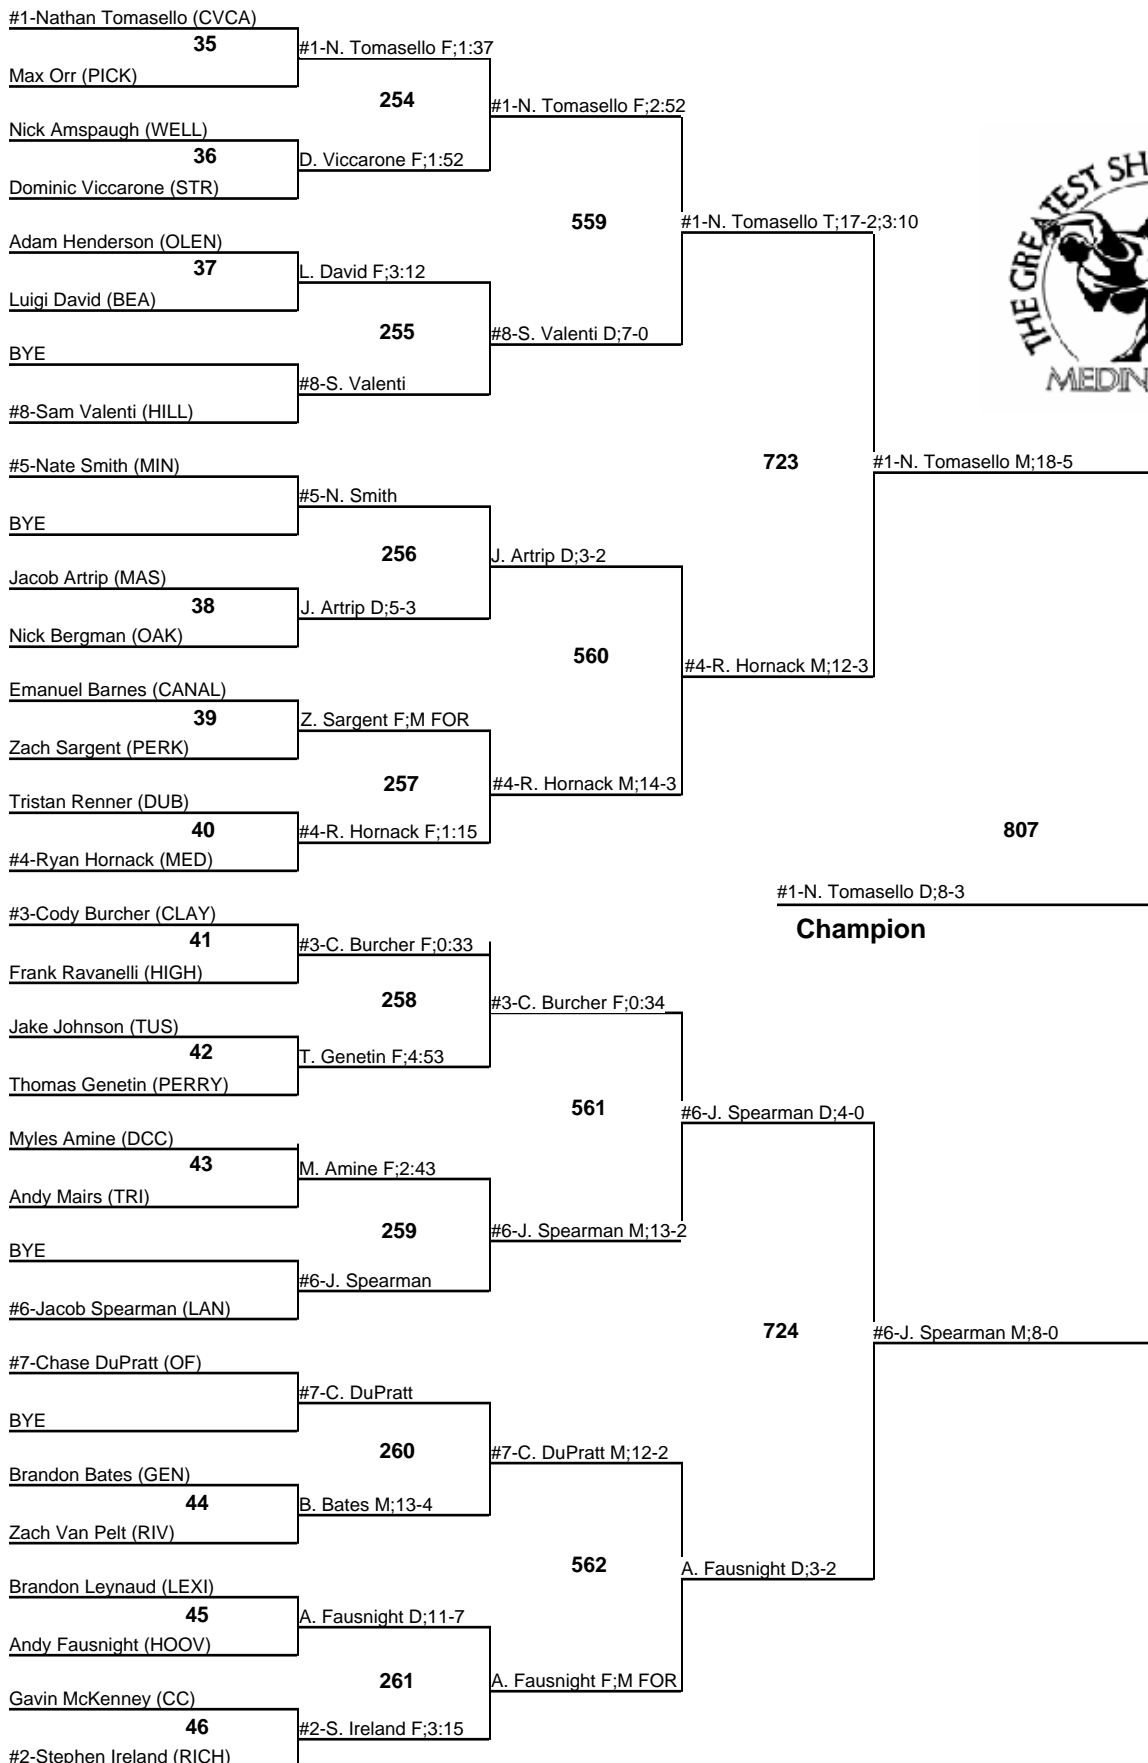

37th Annual Medina Invitational Tournament

106

Championship

December 28 & 29, 2011

37th Annual Medina Invitational Tournament

106

Wrestleback

December 28 & 29, 2011

37th Annual Medina Invitational Tournament

113

Championship

December 28 & 29, 2011

37th Annual Medina Invitational Tournament

113

Wrestleback

December 28 & 29, 2011

37th Annual Medina Invitational Tournament

120

Championship

December 28 & 29, 2011

37th Annual Medina Invitational Tournament

120

Wrestleback

December 28 & 29, 2011

37th Annual Medina Invitational Tournament

126

Championship

December 28 & 29, 2011

37th Annual Medina Invitational Tournament

126

Wrestleback

December 28 & 29, 2011