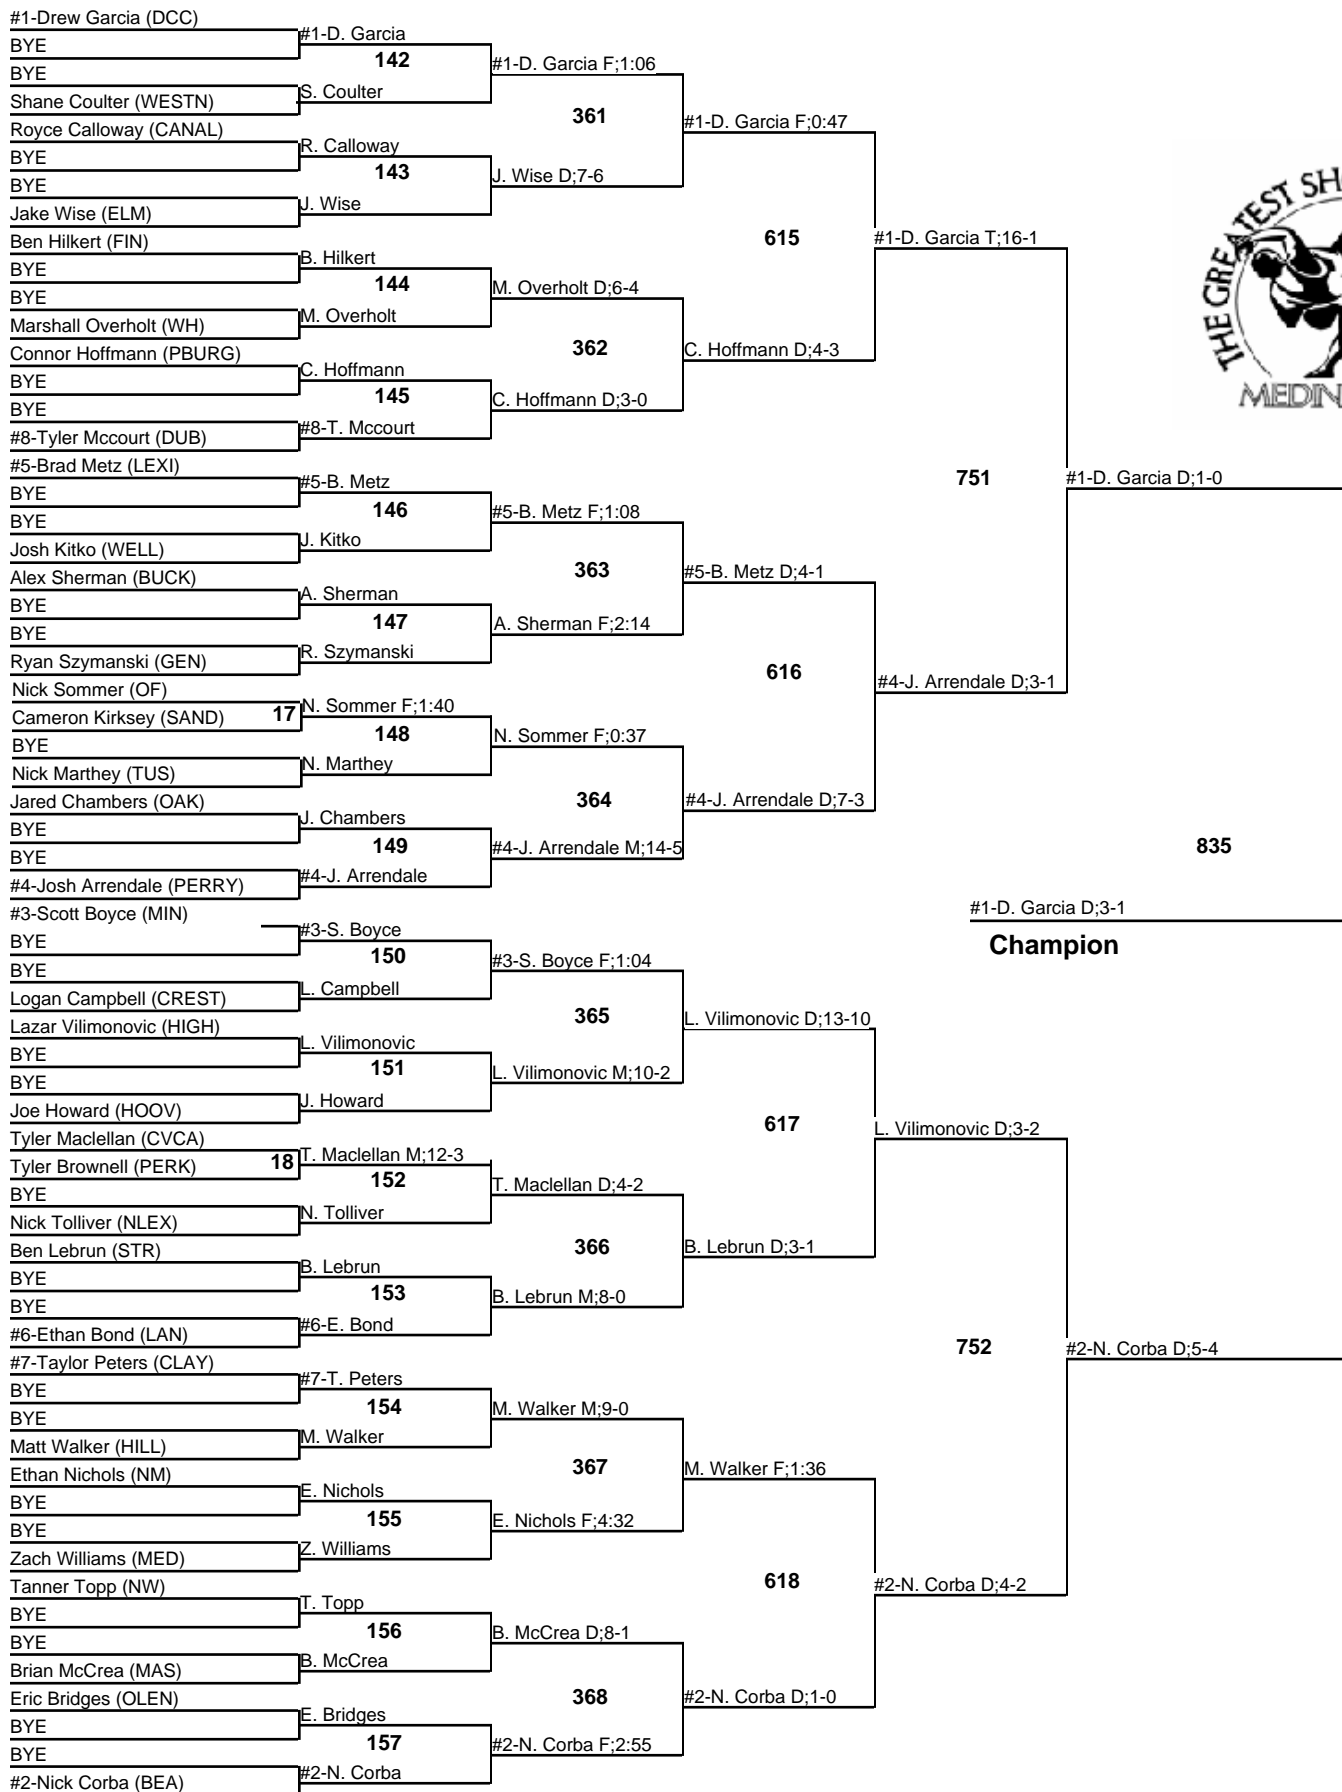

37th Annual Medina Invitational Tournament

160

Championship

December 28 & 29, 2011