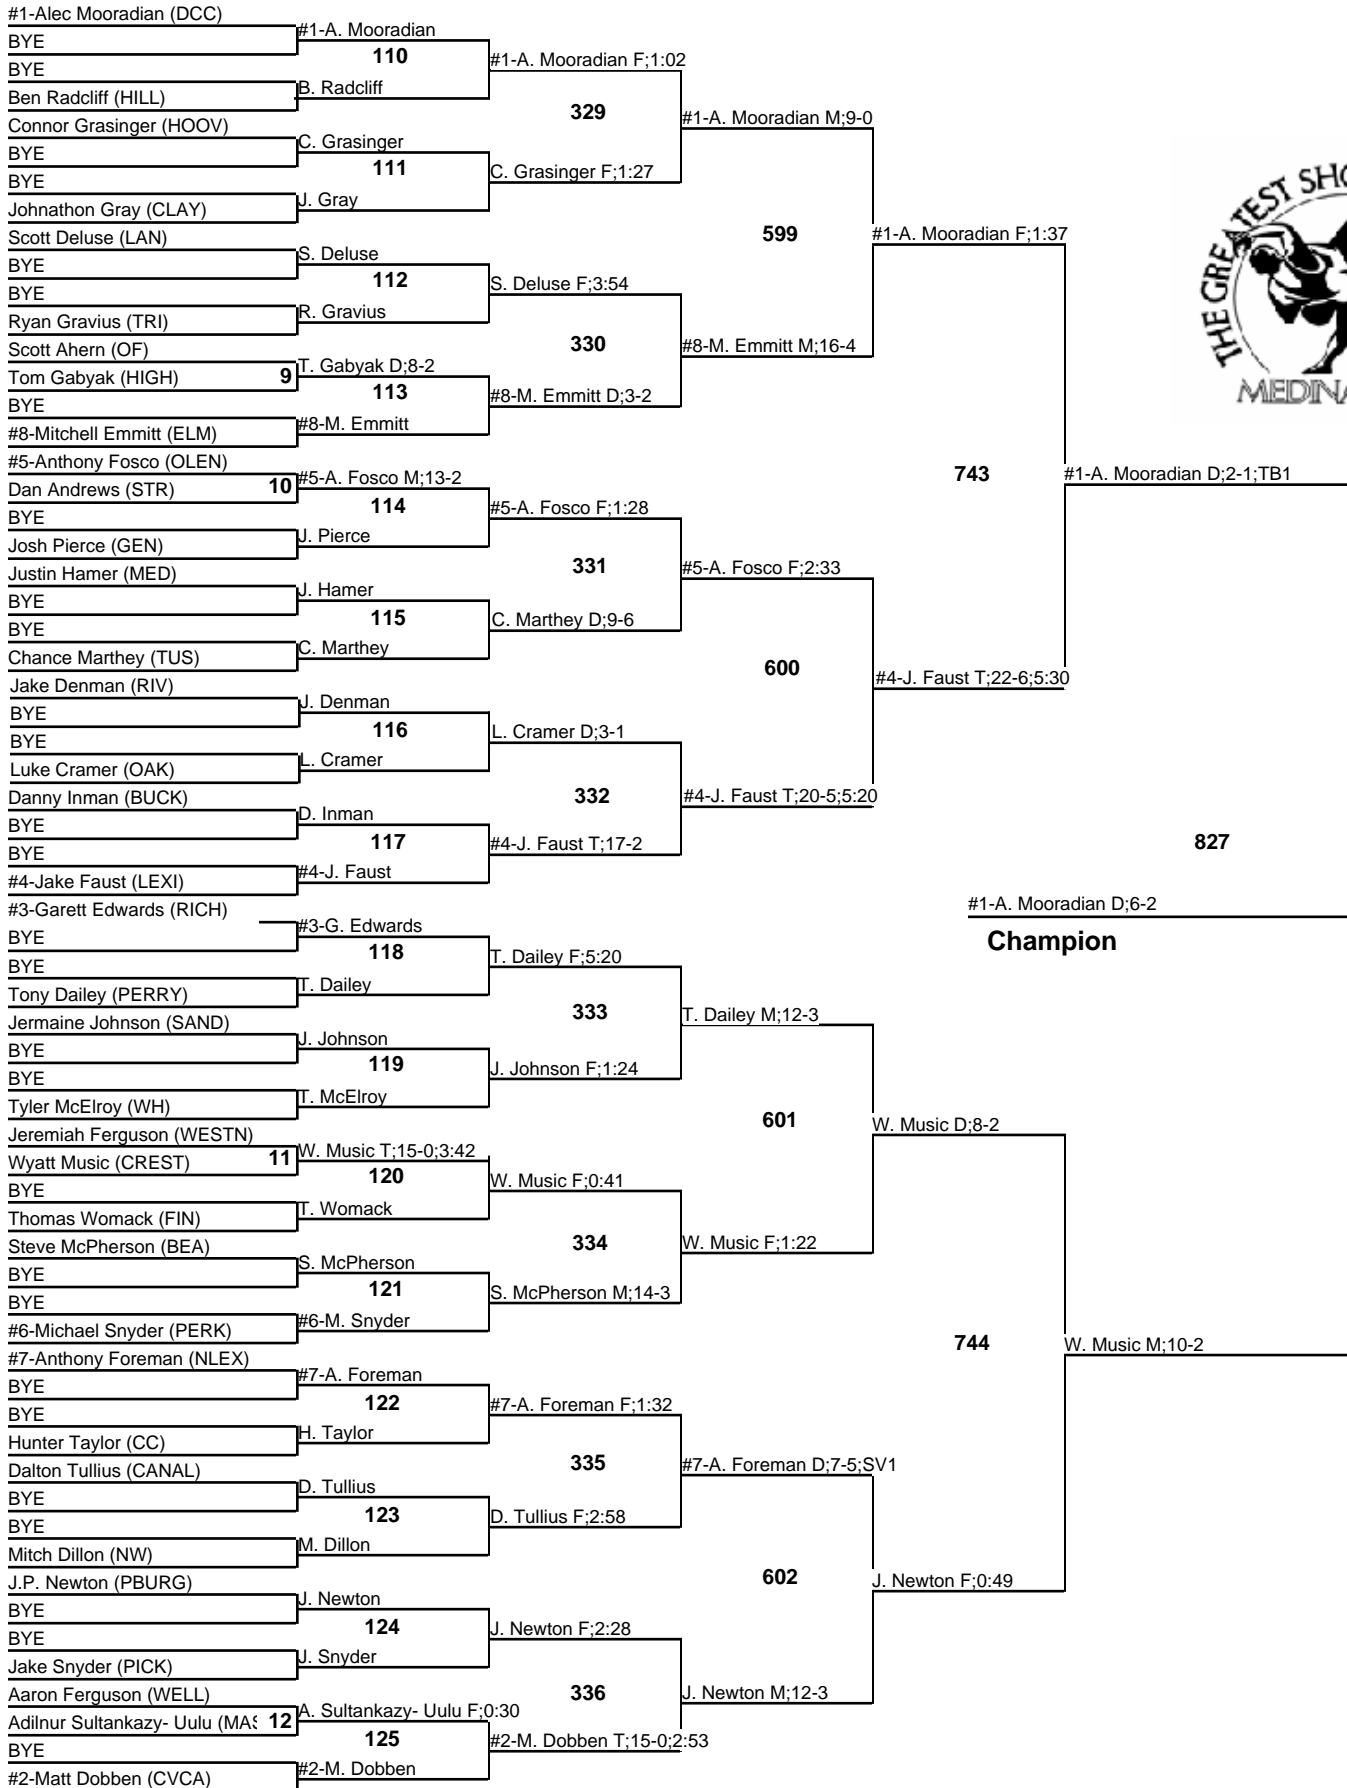

37th Annual Medina Invitational Tournament

106

Championship

December 28 & 29, 2011

37th Annual Medina Invitational Tournament

106

Wrestleback

December 28 & 29, 2011

37th Annual Medina Invitational Tournament

138

Championship

December 28 & 29, 2011

37th Annual Medina Invitational Tournament

138

Wrestleback

December 28 & 29, 2011

37th Annual Medina Invitational Tournament

145

Championship

December 28 & 29, 2011

37th Annual Medina Invitational Tournament

145

Wrestleback

December 28 & 29, 2011