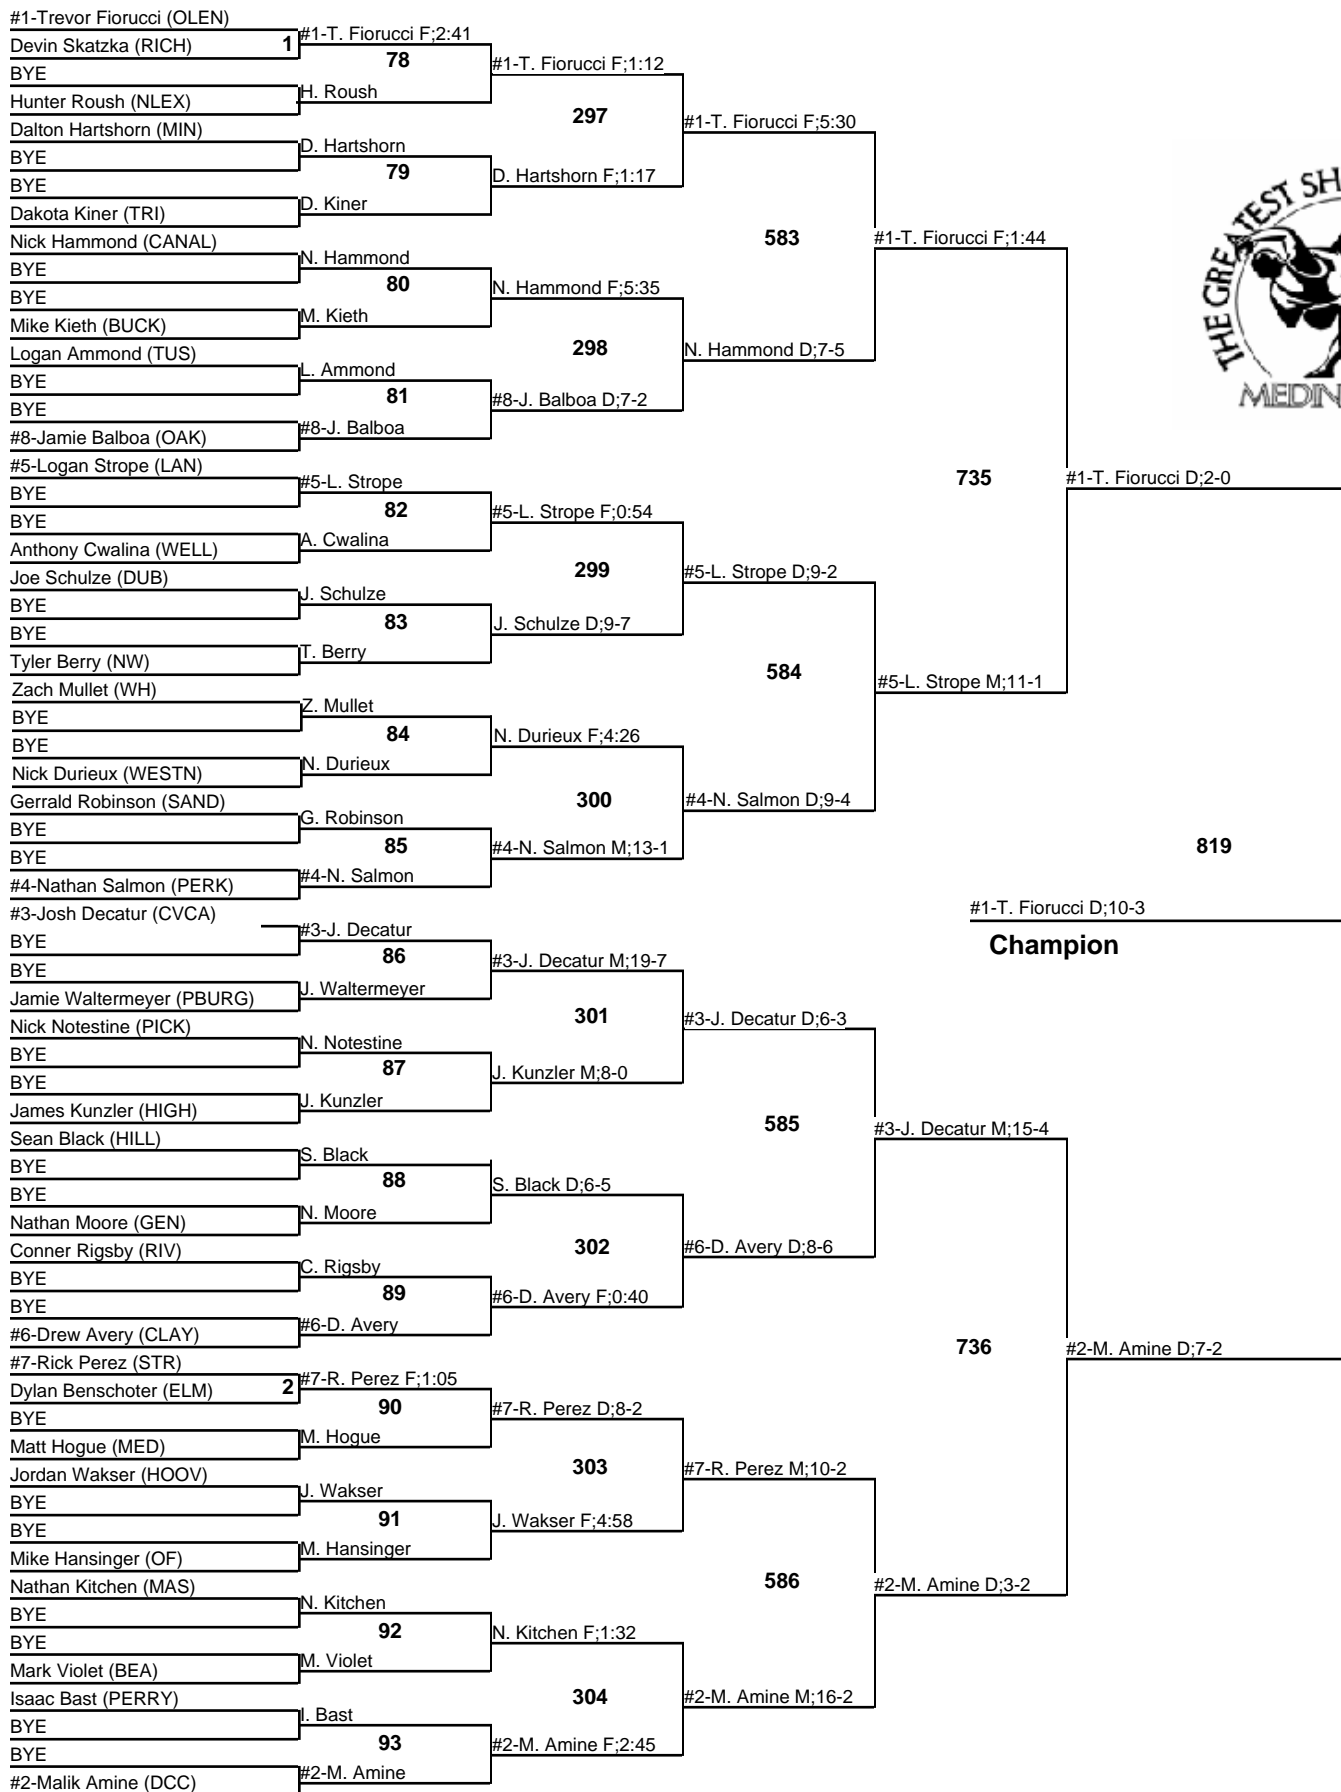

37th Annual Medina Invitational Tournament

132

Championship

December 28 & 29, 2011